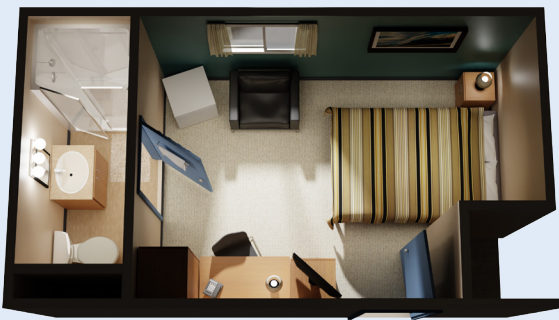

// 20-PERSON EXECUTIVE PRIVATE WASHROOM DORMITORY

SAMPLE UNIT SPECIFICATIONS

- 20 private rooms with ensuite
- Engineered for extreme climates
- Walls engineered to reduce noise transfer
- In-suite lockable storage
- In-suite workstation
- 55" x 80" bed with pillow-top mattress
- Individual temperature control
- Internet access via LAN hookup
- 26" LCD TV with satellite hookup
- Laundry facilities
- Ability to complex several dormitories and common-area facilities together with arctic corridors to create temporary fleet lodges

SAMPLE ROOM DIMENSIONS

- TOTAL AREA: 212ft² (20'-2" x 10'-11 3/4")¹
- BEDROOM AREA: 165ft² (15'-10 5/8" x 10'-11 3/4")¹