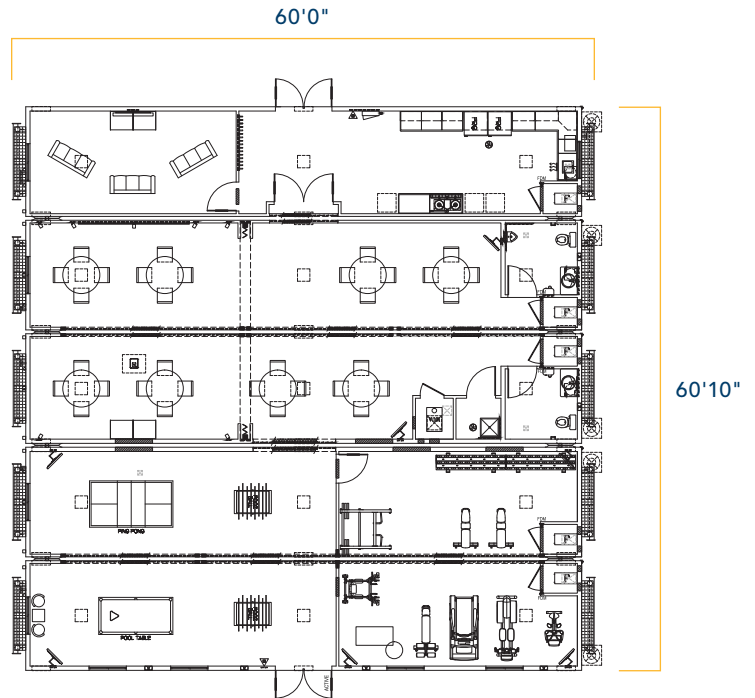

### SAMPLE UNIT SPECIFICATIONS

- Recreation area includes pool tables, card tables, foosball tables, and satellite TVs
- Multi-station computer kiosk with internet access
- Separate fitness areas with cardio and weight training equipment
- Separate theatre room with large screen TV
- Male and female washrooms
- Conference room
- Coffee kiosk
- Stand-alone or complexed via linking corridors

### SAMPLE UNIT DIMENSIONS

- 5-UNIT: 60'0" x 60'x10"

NOTE: All layouts and renderings are conceptual representations only and subject to variances.