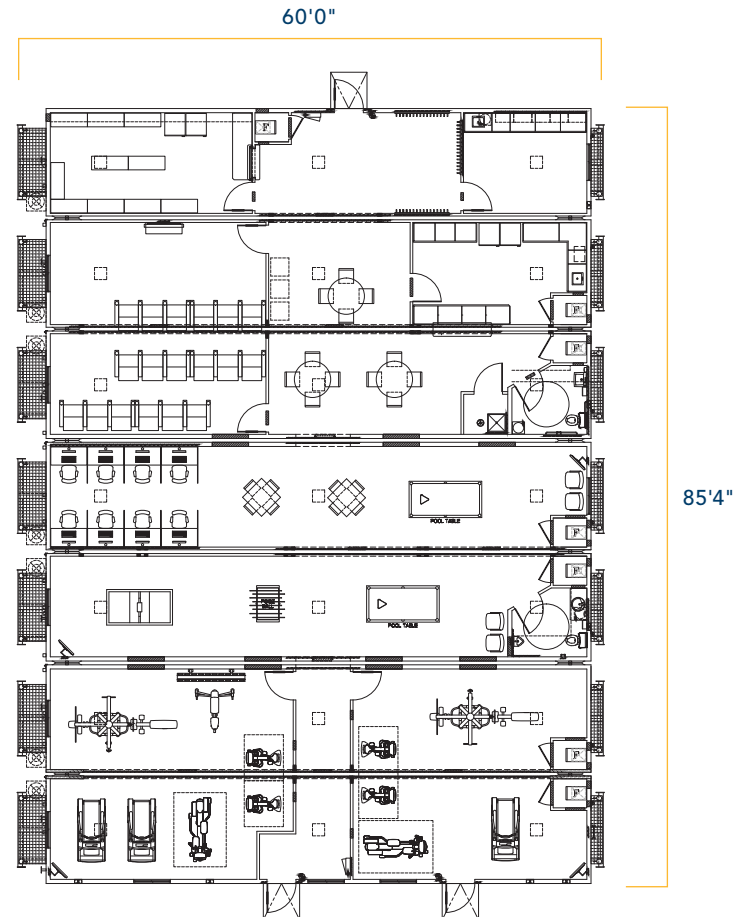

// 7-UNIT
RECREATION FACILITY

SAMPLE UNIT SPECIFICATIONS

- Recreation area includes pool tables, card tables, foosball tables, and satellite TVs
- Multi-station computer kiosk with internet access
- Separate fitness areas with cardio and strength training equipment
- Separate theatre room with large screen TV
- Male and female washrooms
- Conference room
- Coffee kiosk
- Stand-alone or complexed via linking corridors

SAMPLE UNIT DIMENSIONS

- 7-UNIT: 60'0" x 85'x4"

NOTE: All layouts and renderings are conceptual representations only and subject to variances.