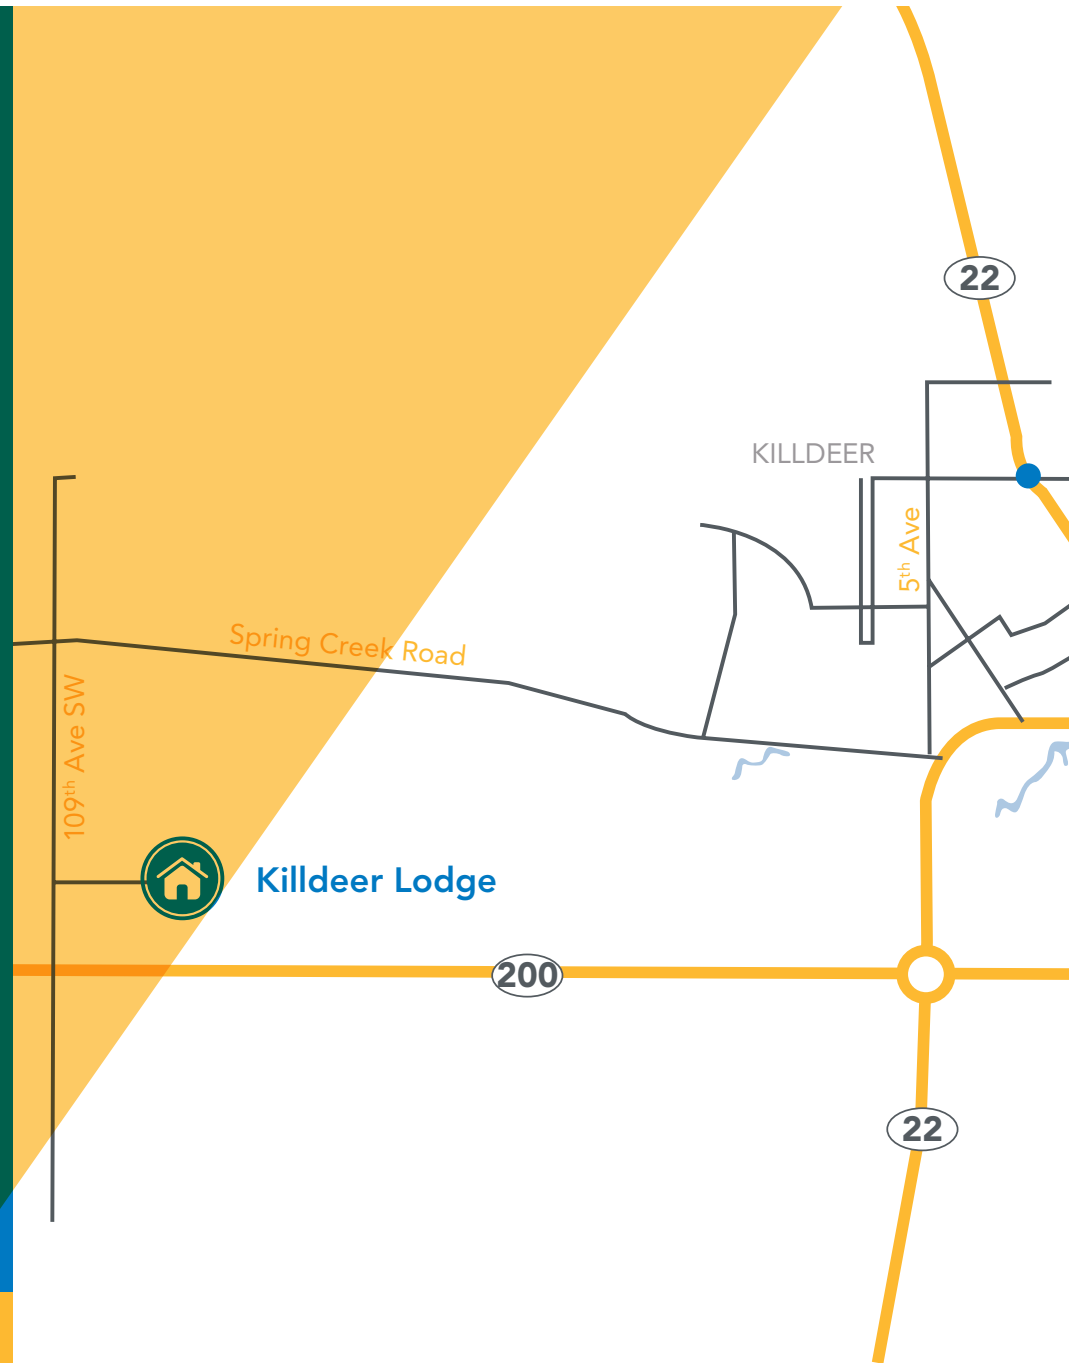

SITE FEATURES

- 235 rooms
- Laundry facilities
- Fitness room
- Recreation room

ROOM FEATURES

- Internet and satellite TV
- Desk
- Lockable storage and dresser
- Engineered for extreme climate conditions
- ADA-compliant rooms available

Standard (88 ft²)

- Single bed
- Semi-private bathroom

Deluxe (200 ft²)

- Double or queen bed
- Private bathroom