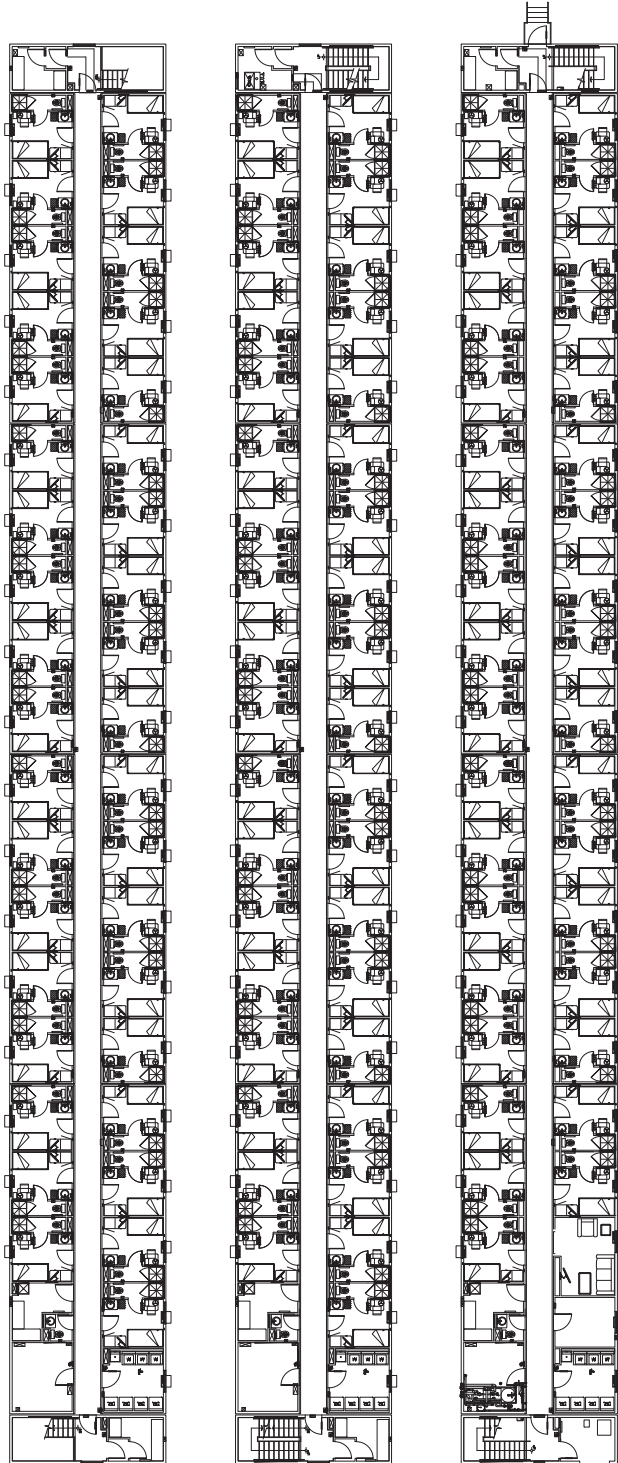

Superior Room

With Ensuite – 125 ft²

FEATURES

- Private ensuite
- 39" x 80" bed with pillow top mattress
- 26" LCD TV with satellite hookup
- Internet access via LAN hookup
- Lockable storage
- Workstation
- Individual temperature control
- Walls engineered to reduce noise transfer

© Civeo. Drawings are for discussion purposes only. Facility layouts and features may vary.
No unauthorized distribution or duplication of this drawing is permitted without expressed written consent.

Stay Well. Work Well.
877.234.8983

Superior Dormitory

Three Storeys – 19,590 ft²

FEATURES

- Each storey – 6,530 ft²
- 109 private rooms with ensuite
- 39" x 80" bed with pillow top mattress
- 26" LCD TV with satellite hookup
- Internet access via LAN hookup
- In-suite lockable storage
- Workstation
- Individual temperature control
- Walls engineered to reduce noise transfer
- Laundry facilities
- Engineered for extreme climates
- Ability to complex several dormitories and common-area facilities together with arctic corridors to create basecamps
- Ability to customize units to meet unique client needs