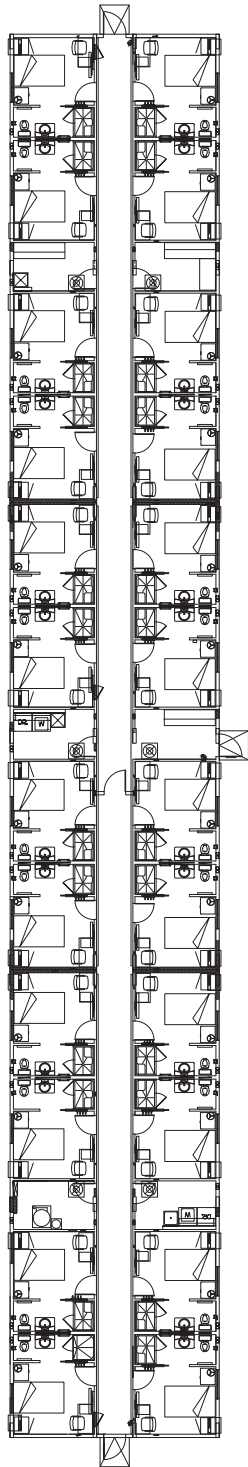

Deluxe Room

With Ensuite – 148 ft²

FEATURES

- Private ensuite
- 48" x 80" bed with pillow top mattress
- 26" LCD TV with satellite hookup
- Internet access via LAN hookup
- Lockable storage
- Workstation
- Individual temperature control
- Walls engineered to reduce noise transfer

© Civeo. Drawings are for discussion purposes only. Facility layouts and features may vary.
No unauthorized distribution or duplication of this drawing is permitted without expressed written consent.

Stay Well. Work Well.
877.234.8983

Deluxe Dormitory

One Storey – 5,514 ft²

FEATURES

- 24 private rooms with ensuite
- 48" x 80" bed with pillow top mattress
- 26" LCD TV with satellite hookup
- Internet access via LAN hookup
- In-suite lockable storage
- In-suite workstation
- Individual temperature control
- Walls engineered to reduce noise transfer
- Laundry facilities
- Engineered for extreme climates
- Ability to complex several dormitories and common-area facilities together with arctic corridors to create basecamps
- Ability to customize units to meet unique client needs