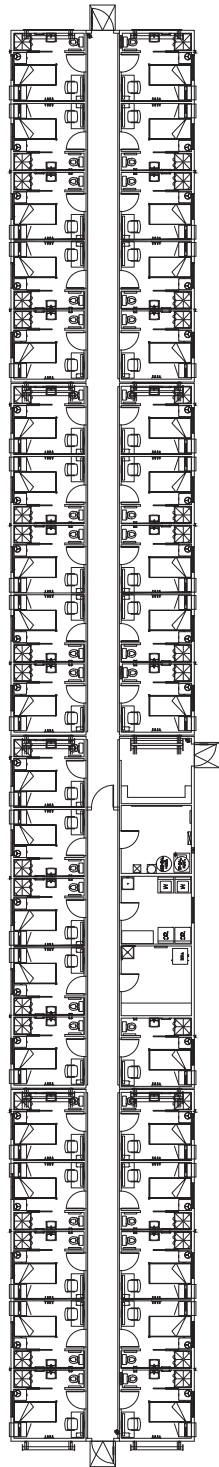

Superior Room

With Ensuite – 121 ft²

FEATURES

- Private ensuite
- 39" x 80" bed with pillow top mattress
- 26" LCD TV with satellite hookup
- Internet access via LAN hookup
- Lockable storage
- Workstation
- Individual temperature control
- Walls engineered to reduce noise transfer

© Civeo. Drawings are for discussion purposes only. Facility layouts and features may vary.
No unauthorized distribution or duplication of this drawing is permitted without expressed written consent.

Stay Well. Work Well.
877.234.8983

Superior Dormitory

One Storey – 6,442 ft²

FEATURES

- 36 private rooms with ensuite
- 39" x 80" bed with pillow top mattress
- 26" LCD TV with satellite hookup
- Internet access via LAN hookup
- In-suite lockable storage
- In-suite workstation
- Individual temperature control
- Walls engineered to reduce noise transfer
- Laundry facilities
- Engineered for extreme climates
- Ability to complex several dormitories and common-area facilities together with arctic corridors to create basecamps
- Ability to customize units to meet unique client needs