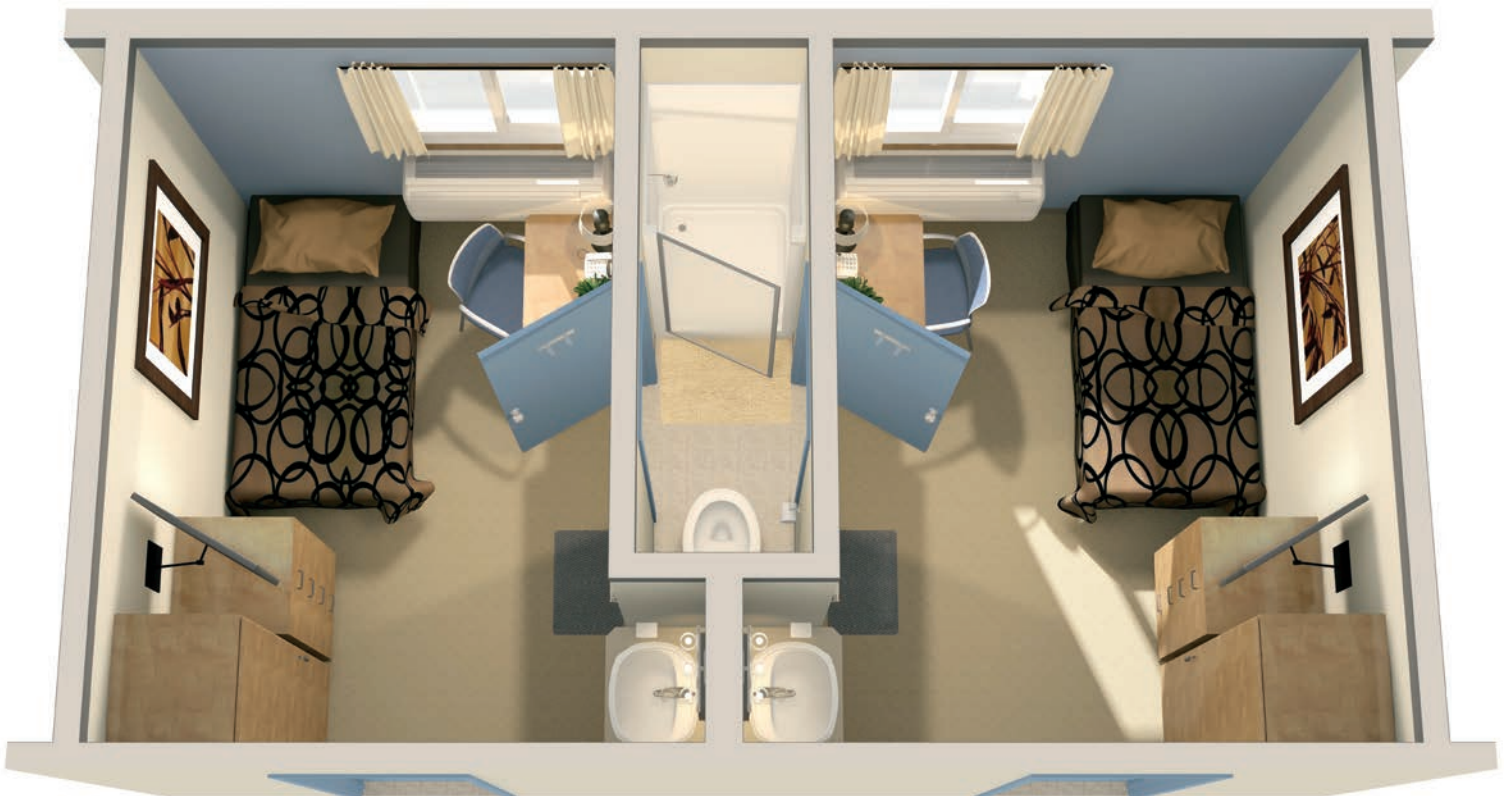

Standard Room

With Shared Washroom – 121 ft²

FEATURES

- Shared washroom between two rooms
- 39" x 80" bed with pillow top mattress
- 26" LCD TV with satellite hookup
- Internet access via LAN hookup
- Lockable storage
- Workstation
- Individual temperature control
- Walls engineered to reduce noise transfer

© Civeo. Drawings are for discussion purposes only. Facility layouts and features may vary.
No unauthorized distribution or duplication of this drawing is permitted without expressed written consent.

Stay Well. Work Well.
877.234.8983

Standard Dormitory

One Storey– 6,455 ft²

FEATURES

- 42 private rooms with shared washroom between two rooms
- 21 shared washroom between two rooms
- 39" x 80" bed with pillow top mattress
- 26" LCD TV with satellite hookup
- Internet access via LAN hookup
- In-suite lockable storage
- In-suite workstation
- Individual temperature control
- Walls engineered to reduce noise transfer
- Laundry facilities
- Engineered for extreme climates
- Ability to complex several dormitories and common-area facilities together with arctic corridors to create basecamps
- Ability to customize units to meet unique client needs