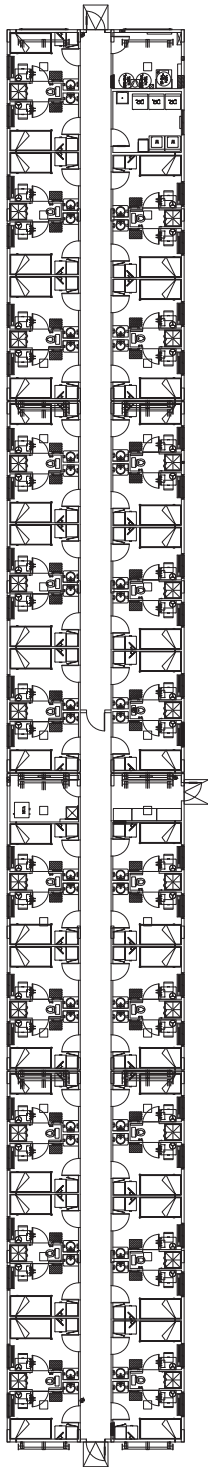

Standard Room

With Shared Washroom – 121 ft²

FEATURES

- Shared washroom between two rooms
- 39" x 80" bed with pillow top mattress
- 26" LCD TV with satellite hookup
- Internet access via LAN hookup
- Lockable storage
- Workstation
- Individual temperature control
- Walls engineered to reduce noise transfer

© Civeo. Drawings are for discussion purposes only. Facility layouts and features may vary.
No unauthorized distribution or duplication of this drawing is permitted without expressed written consent.

Stay Well. Work Well.
877.234.8983

Standard Dormitory

One Storey– 6,455 ft²

FEATURES

- 42 private rooms with shared washroom between two rooms
- 21 shared washroom between two rooms
- 39" x 80" bed with pillow top mattress
- 26" LCD TV with satellite hookup
- Internet access via LAN hookup
- In-suite lockable storage
- In-suite workstation
- Individual temperature control
- Walls engineered to reduce noise transfer
- Laundry facilities
- Engineered for extreme climates
- Ability to complex several dormitories and common-area facilities together with arctic corridors to create basecamps
- Ability to customize units to meet unique client needs