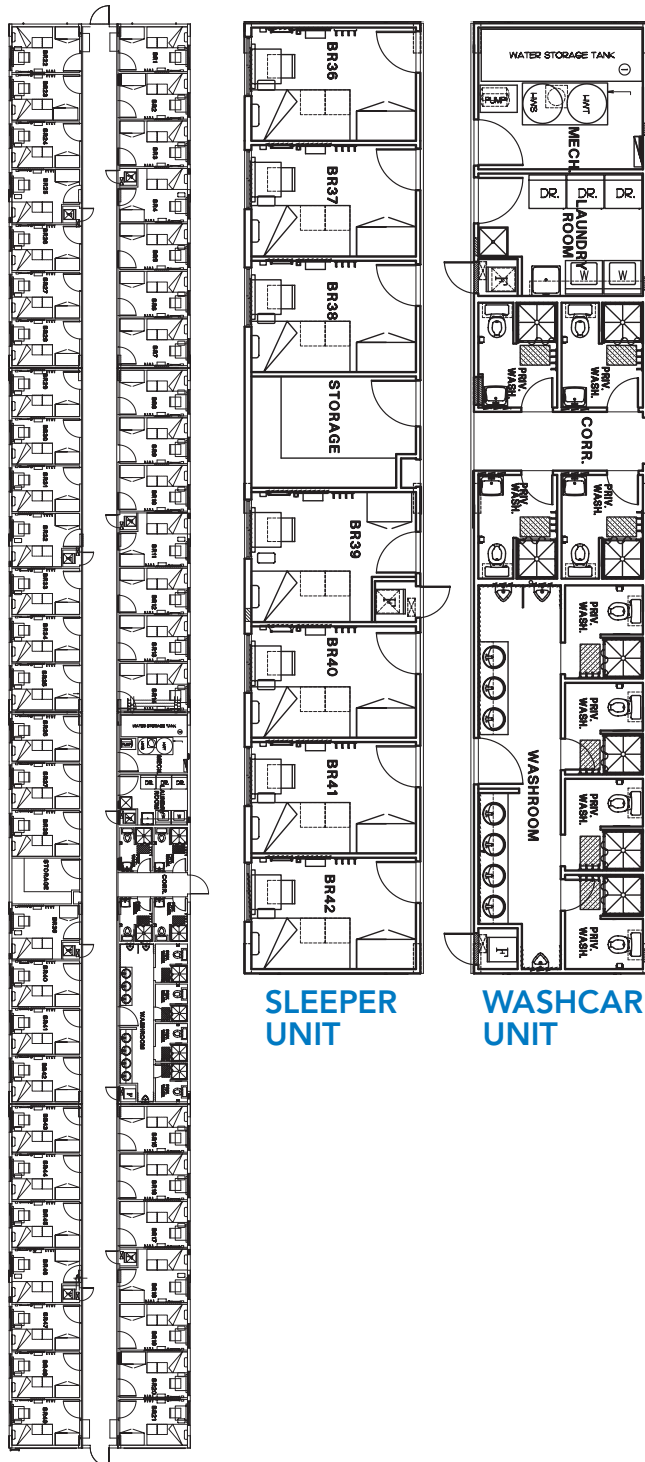

Standard Dormitory

One Storey – 6,553 ft²

FEATURES

- 48 private rooms
- Shared private and central washrooms
- 39" x 80" bed with pillow top mattress
- 22" LCD TV with satellite hookup
- Internet access via LAN hookup
- In-suite lockable storage
- In-suite workstation
- Individual temperature control
- Walls engineered to reduce noise transfer
- Laundry facilities
- Engineered for extreme climates
- Ability to complex several dormitories and common-area facilities together with arctic corridors to create basecamps housing up to 2,000 people
- Ability to customize units to meet unique client needs