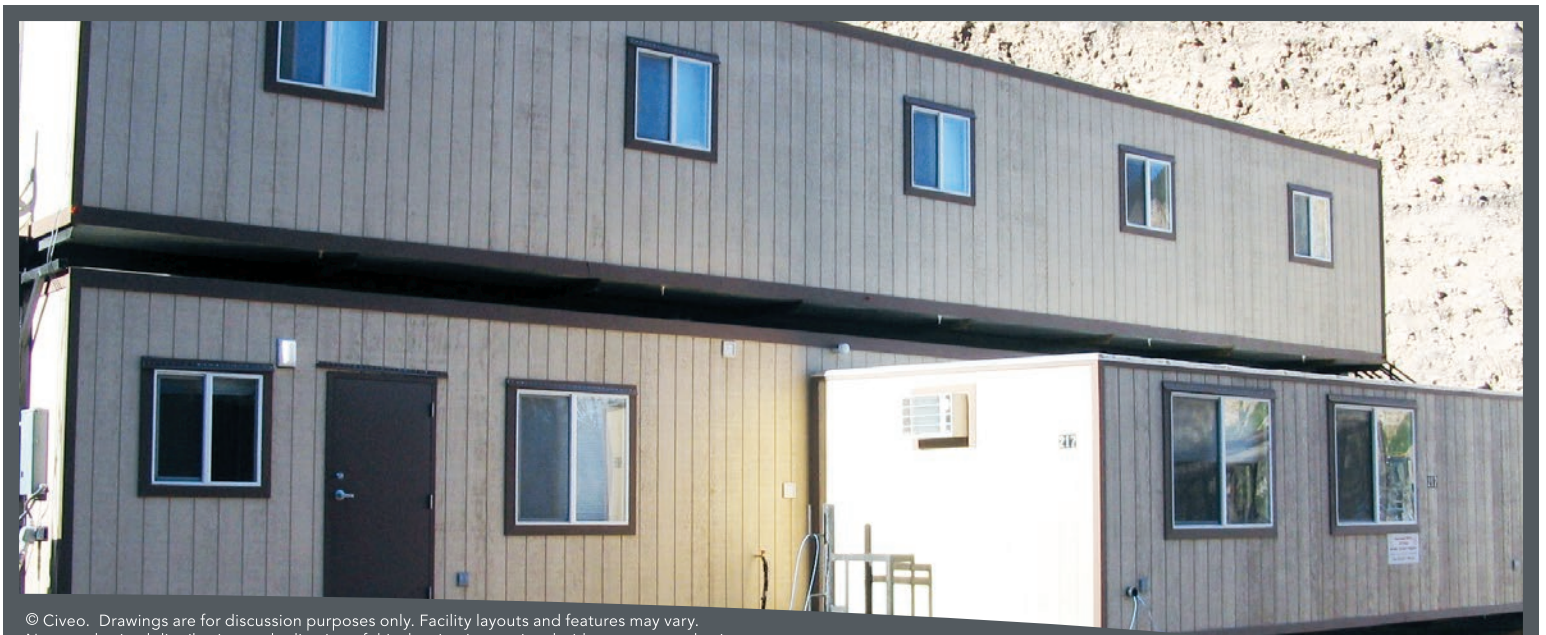

# Wellsite Living Quarters

Fourplex – 2nd Floor (1,680 ft<sup>2</sup>)

Two 14'-0" x 65'-0" skids

## FEATURES

- Nine bedrooms with quad (bunks) occupancy (up to 28 people)
- Mens and womens bathrooms
- Satellite TV systems & hardware
- Stacked laundry
- Lobby/recreation area
- Walls engineered to reduce noise transfer
- Ability to be stacked in a two-story configuration
- Customizable to accommodate more sleeping space and less work space