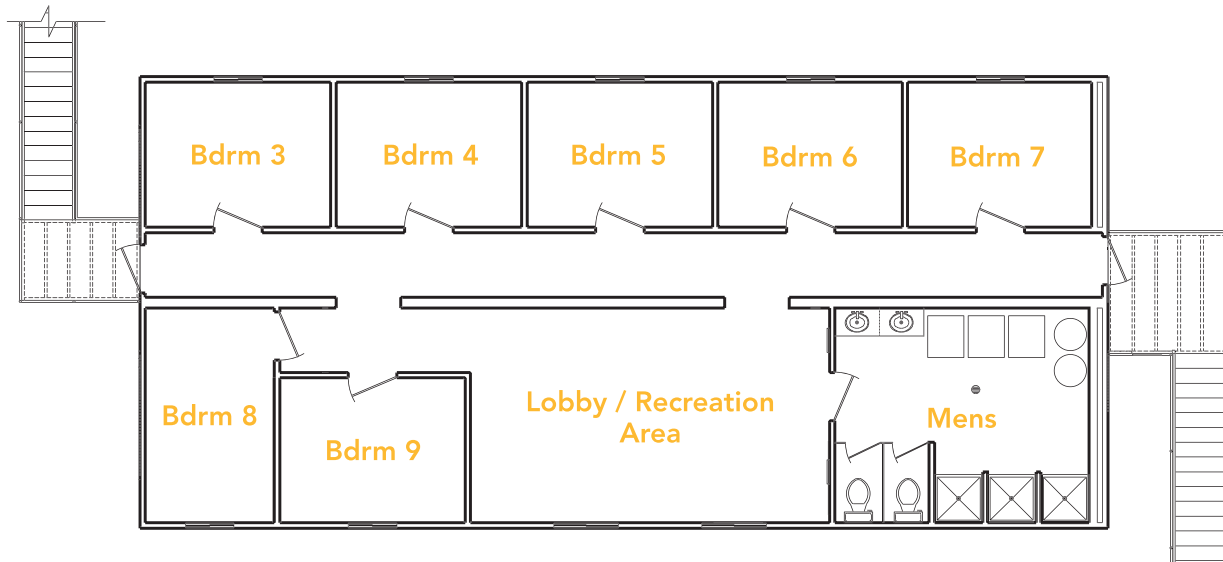

# Wellsite Living Quarters

Fourplex – 2nd Floor (1,680 ft<sup>2</sup>)

Two 14'-0" x 65'-0" skids

## FEATURES

- Nine bedrooms with quad (bunks) occupancy (up to 28 people)
- Mens and womens bathrooms
- Satellite TV systems & hardware
- Stacked laundry
- Lobby/recreation area
- Walls engineered to reduce noise transfer
- Ability to be stacked in a two-story configuration
- Customizable to accommodate more sleeping space and less work space