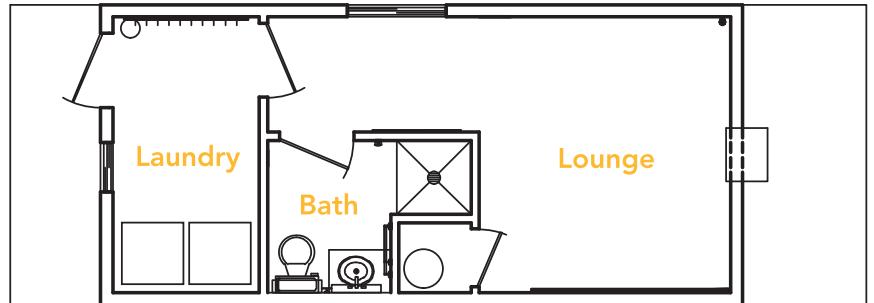

# Wellsite Utility

Laundry Lounge (312 ft<sup>2</sup>)

12'-0" x 34'-6" skid

## FEATURES

- Laundry area with one washer and one dryer
- Heated facility
- Three-piece bathroom with chemical eye wash
- Separate space for meeting area/exercise rooms/lounge
- Satellite TV systems & hardware
- Closet
- Walls engineered to reduce noise transfer
- Ability to use as a stand-alone unit