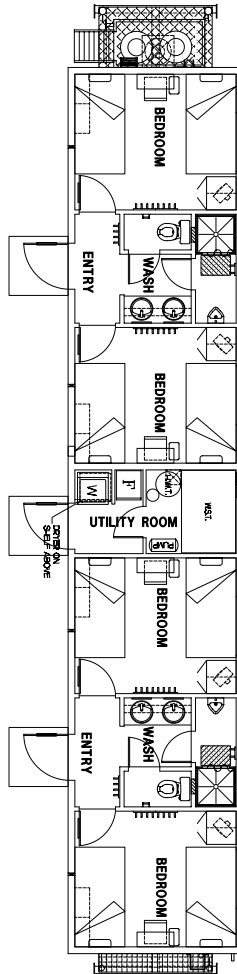

# Wet Sleeper Unit

One Storey– 720 ft<sup>2</sup>

## FEATURES

- 4 rooms with double occupancy
- Shared washrooms
- 39" x 80" bed with pillow top mattress
- LCD TV with satellite hookup
- Internet access via LAN hookup
- In-suite lockable storage
- In-suite workstation
- Individual temperature control
- Walls engineered to reduce noise transfer
- Engineered for extreme climates
- Ability to customize units to meet unique client needs