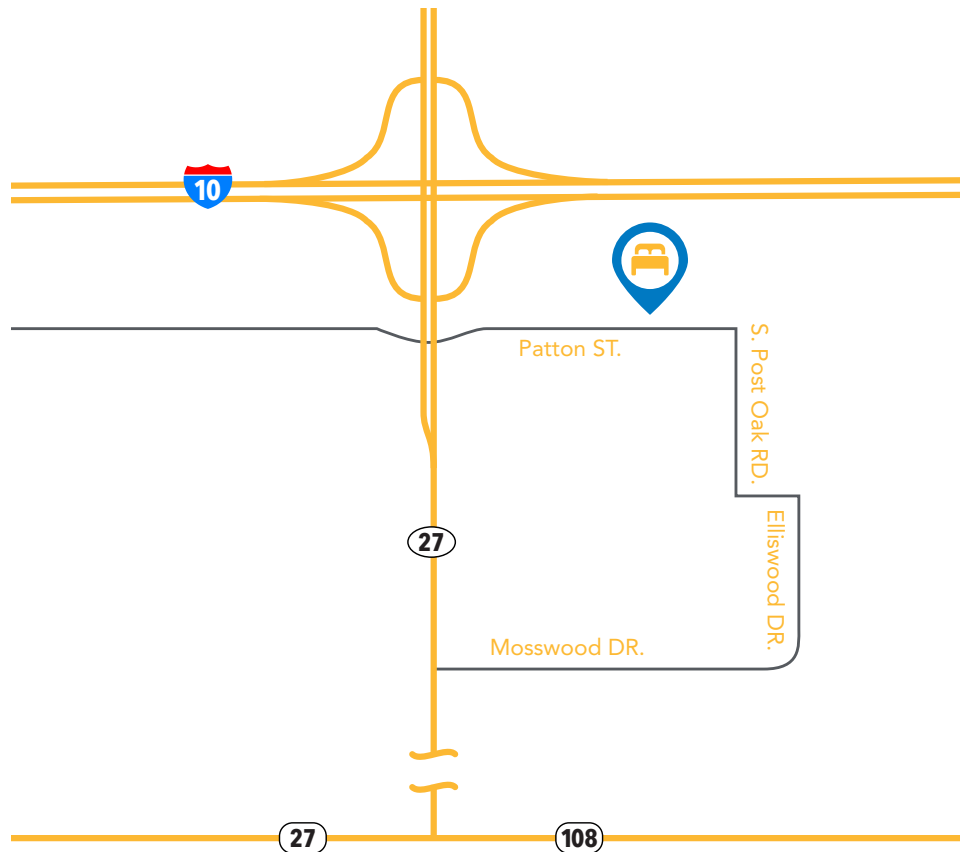

// ACADIAN ACRES
LAKE CHARLES, LA

DIRECTIONS

Located south of Interstate 10, and east off Highway 27 on Patton Street, just west of Lake Charles.

Lat: 30.21381

Long: -93.35163

SITE FEATURES

- 400 rooms
- 130 public RV lots serviced with power, water, and sewage hookups
- WIFI available throughout the site

ROOM FEATURES

Queen bed, private washroom with vanity, toilet & shower, flat screen TV, internet, personal fridge, desk and chair, shared access kitchen, shared laundry