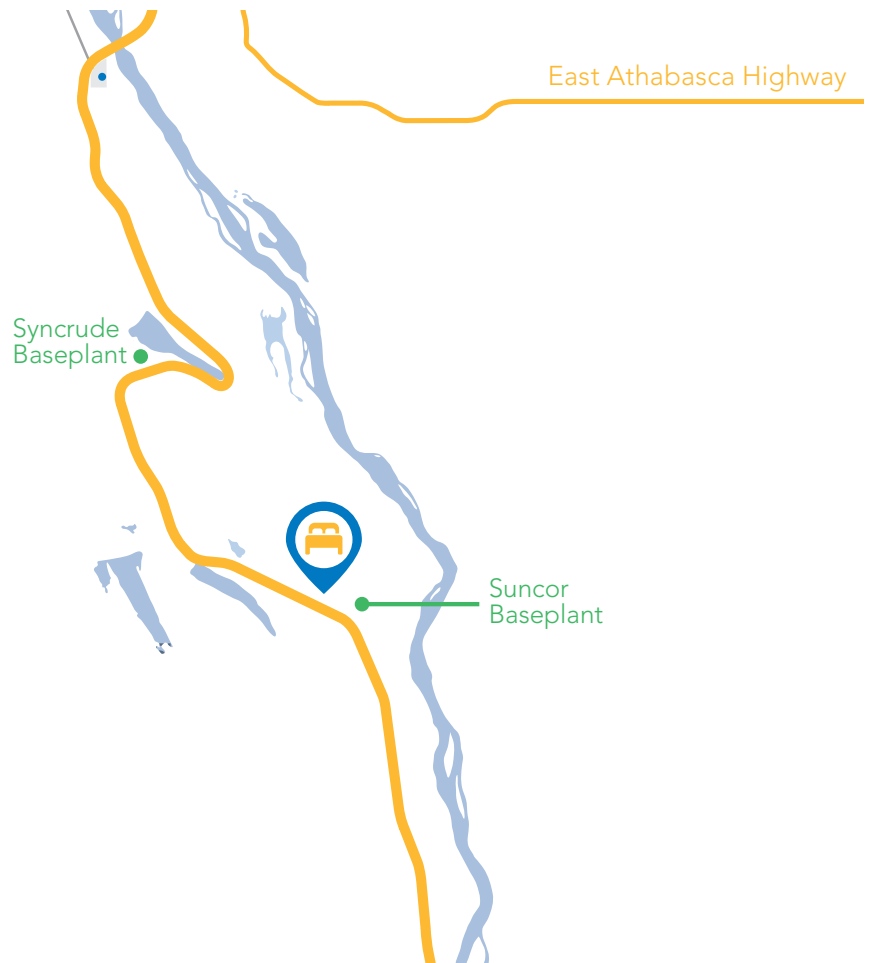

// BOREALIS LODGE
FORT McMURRAY, AB

DIRECTIONS

Located 26 kilometres northwest of Fort McMurray, Alberta, just off Highway 63 on Aostra Road.

Lat: 56.975358
Long: -111.494011

PROJECT DISTANCES

Suncor Baseplant..... 1km
Suncrude Baseplant..... 12km

SITE FEATURES

- 1,504 rooms
- Fitness and cardio rooms
- Theater room
- Recreation room and billiards
- Parking spaces with plug-ins

ROOM FEATURES

Internet and satellite TV, lockable storage and dresser

- **SEMI-PRIVATE CRAFT ..... 115 FT²**
  ¾ bed, private sink, shared toilet and shower

FOR RESERVATIONS

- 877.234.8983
- reservations@civeo.com
- civeo.com

NOTE: All layouts and renderings are conceptual representations only and subject to variances.