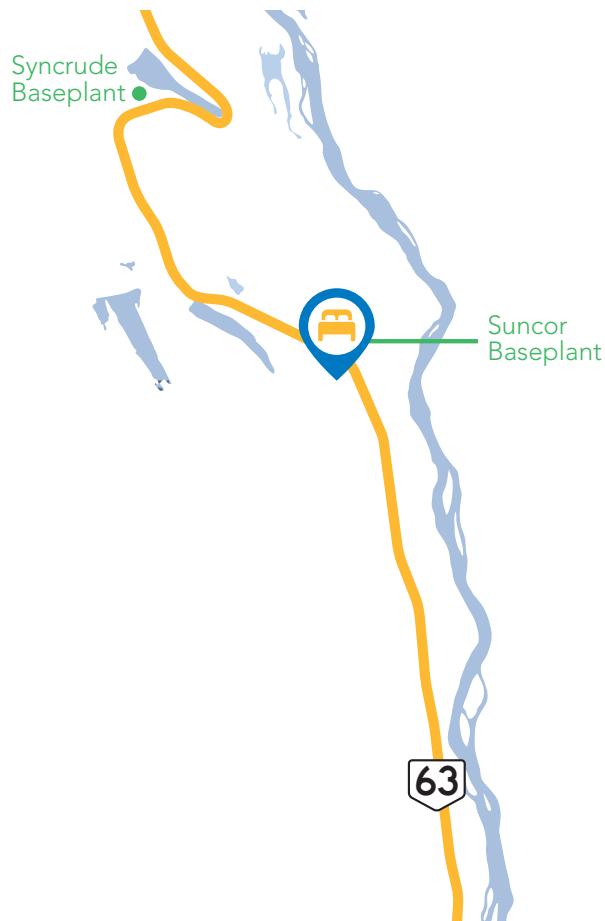

// HUDSON LODGE
FORT McMURRAY, AB

DIRECTIONS

Located 26 kilometres northwest of Fort McMurray, Alberta, just off Highway 63 on Aostra Road.

Lat: 56.959797

Long: -111.500029

PROJECT DISTANCES

Suncor Baseplant..... 2km

Syncrude Baseplant..... 14km

SITE FEATURES

- 624 rooms
- Fitness room
- Theater room
- Recreation room
- Parking spaces with plug-ins

ROOM FEATURES

Satellite TV, desk and chair, lockable storage, and dresser

► **EXECUTIVE..... 165 FT²**

Double bed, full bathroom