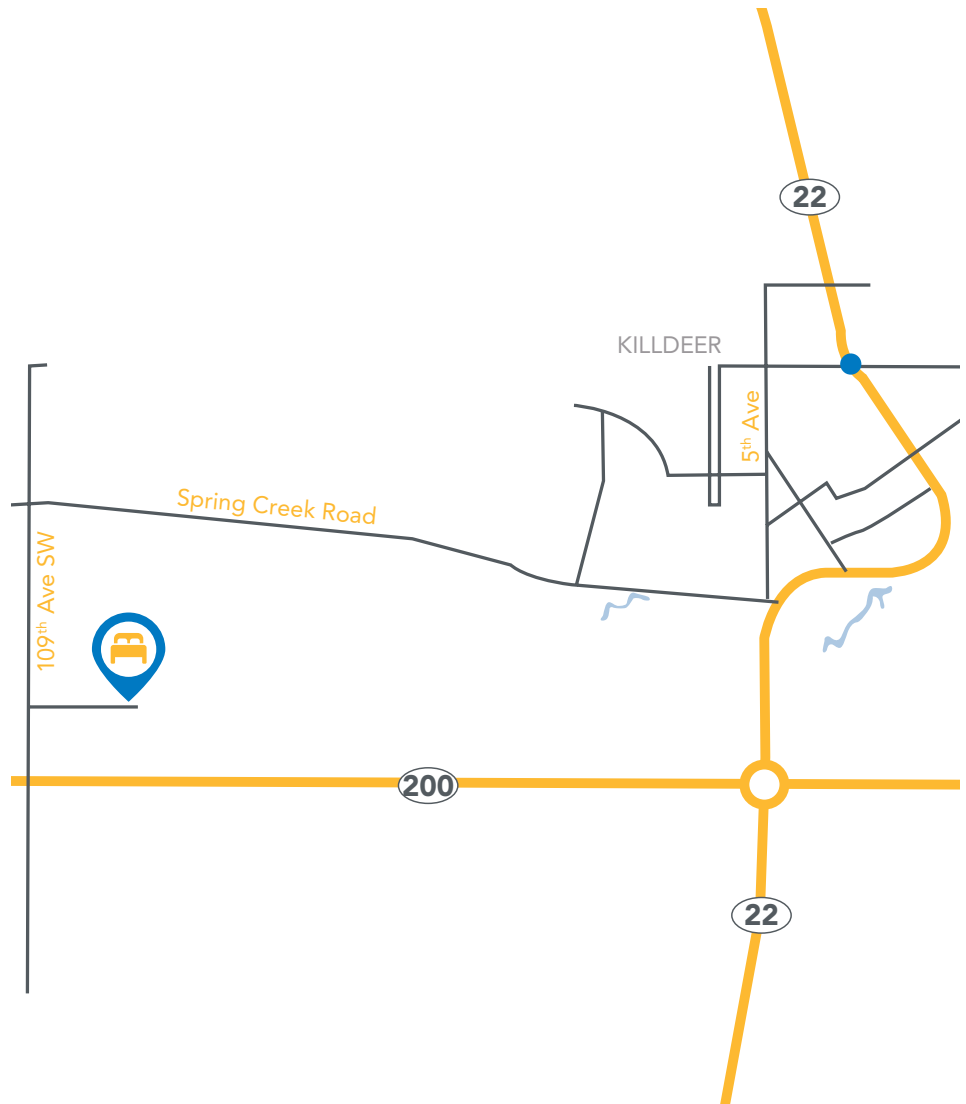

// KILLDEER LODGE
KILLDEER, ND

DIRECTIONS

Located 3.5 miles West of the town of Killdeer off highway 200 (4th street NW).
Lat: 47.36087
Long: -102.79968

SITE FEATURES

- 235 rooms
- Laundry
- Fitness room
- Recreation room and billiards

ROOM FEATURES

Internet and satellite TV, desk with telephone, lockable storage and dresser

- **SEMI-PRIVATE CRAFT ..... 88 FT²**
  ¾ bed, private sink, shared toilet and shower
- **EXECUTIVE..... 200 FT²**
  Double bed, private washroom