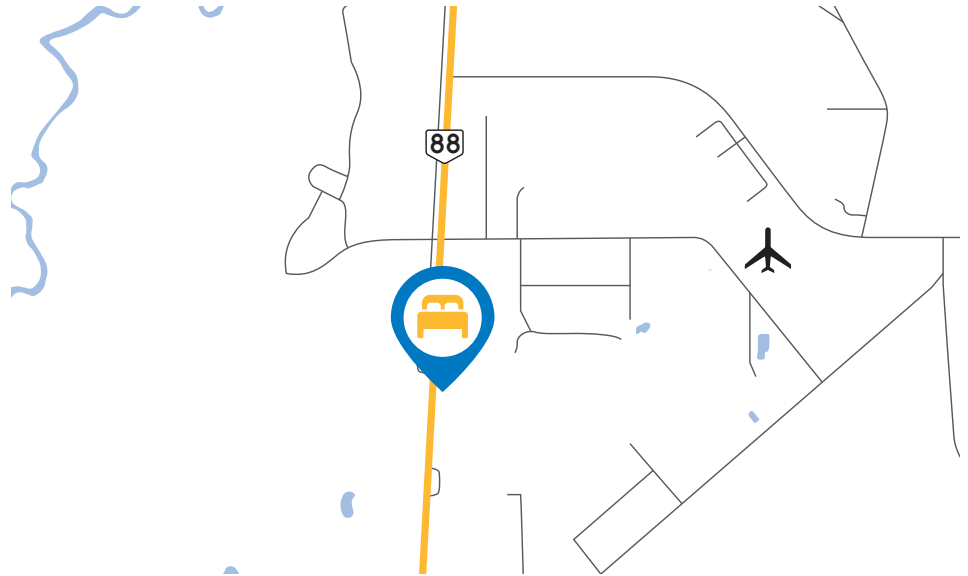

// RED EARTH LODGE
RED EARTH CREEK, AB

DIRECTIONS

Located West of Red Earth Creek Airport on the East side of Bicentennial Highway.
Lat: 56.53847
Long: -115.30441

SITE FEATURES

- 216 rooms
- Catered dining room
- Fitness room
- Recreation room
- Laundry facilities
- Parking spaces with plug-ins

ROOM FEATURES

Internet and satellite TV, desk, lockable storage and dresser

- **SEMI-PRIVATE CRAFT** ..... 110 FT²
  ¾ bed, shared washroom
- **SUPERVISORY** ..... 130 FT²
  Double bed, shared washroom
- **PRIVATE CRAFT**..... 165 FT²
  Double bed, private washroom
- **PRIVATE CRAFT**..... 185 FT²
  Double bed, private washroom
- **EXECUTIVE**..... 185 FT²
  Queen bed, private washroom, mini fridge, and couch

FOR RESERVATIONS

- 877.234.8983
- reservations@civeo.com
- civeo.com

NOTE: All layouts and renderings are conceptual representations only and subject to variances.