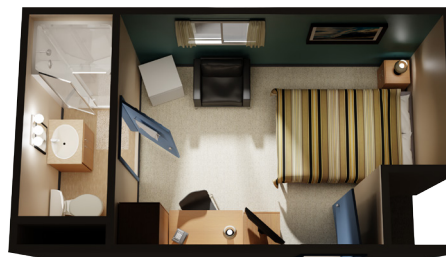

// RED EARTH LODGE
RED EARTH CREEK, AB

DIRECTIONS

Located West of Red Earth Creek Airport on the East side of Bicentennial Highway.
Lat: 56.53847
Long: -115.30441

SITE FEATURES

-  216 rooms
-  Catered dining room
-  Fitness room
-  Recreation room
-  Laundry facilities
-  Parking spaces with plug-ins

ROOM FEATURES

Internet and satellite TV, desk, lockable storage and dresser

- ▶ **SEMI-PRIVATE CRAFT** 110 FT²
¾ bed, shared washroom
- ▶ **SUPERVISORY** 130 FT²
Double bed, shared washroom
- ▶ **PRIVATE CRAFT**..... 165 FT²
Double bed, private washroom
- ▶ **PRIVATE CRAFT**..... 185 FT²
Double bed, private washroom
- ▶ **EXECUTIVE**..... 185 FT²
Queen bed, private washroom, mini fridge, and couch