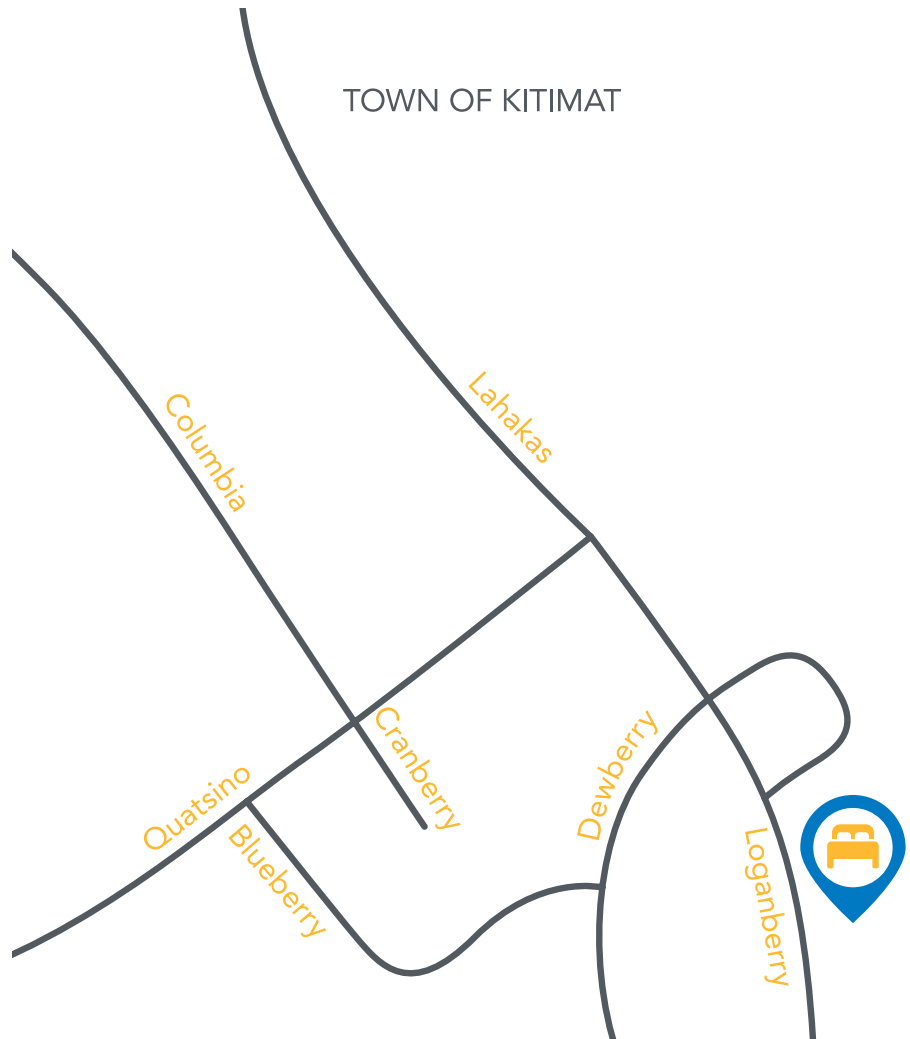

DIRECTIONS

Sitka Lodge is found within the town of Kitimat southeast of Haisla Boulevard headed south on Lahakas Boulevard South

Lat: 54.043813

Long: -128.641928

SITE FEATURES

- 959 rooms
- Catered dining room
- Laundry facilities
- Fitness room
- Recreation room
- Meeting rooms

ROOM FEATURES

Free internet and satellite TV, telephone, desk, lockable storage and dresser, pillow top mattress

► **SEMI PRIVATE CRAFT..... 126 FT²**

Single bed, shared washroom

► **PRIVATE CRAFT..... 126 FT²**

Single bed, private washroom