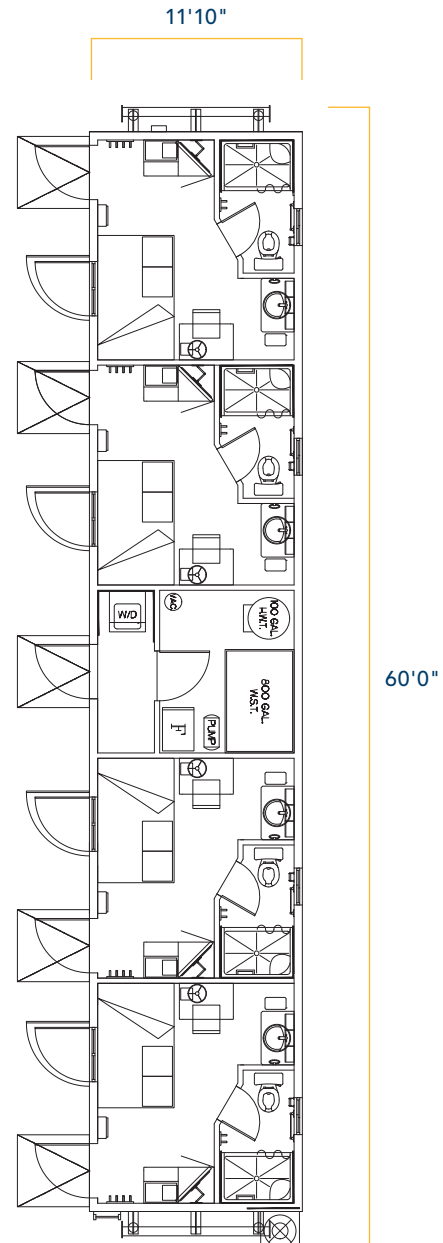

// 4-PERSON  
WET SLEEPER

### SAMPLE SPECIFICATIONS

- 4 private single-occupancy rooms
- Private washrooms
- Engineered for extreme climates
- Walls engineered to reduce noise transfer
- Shared washrooms
- 39" x 80" bed with pillow top mattress
- LCD TV with satellite hookup
- Internet access via LAN hookup
- In-suite lockable storage
- In-suite workstation
- Individual temperature control
- Self-contained propane gas
- Hot water supply
- AC units

### SAMPLE UNIT DIMENSIONS

- 4-PERSON: 11'10" x 60'0"

NOTE: All layouts and renderings are conceptual representations only and subject to variances.