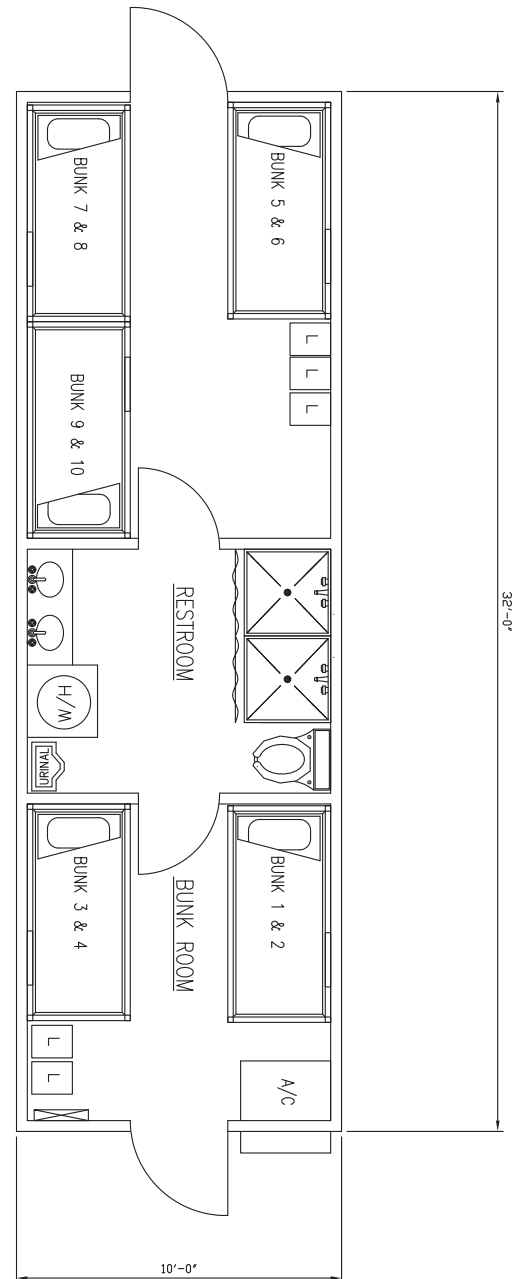

// 10 X 32 10-PERSON SLEEPER
OFFSHORE

UNIT FEATURES

- (2) Separate Dorm Rooms
- (5) Bunk Beds with Flame Retardant Innerspring Mattresses
- (10) Personnel Lockers
- (2) Wash Basins with Vanities
- (1) WC Stall (2) 36" Shower Stalls
- (1) 2 & 1/2 ton HVAC Unit
- (1) High Efficiency Water Heater
- (10) Complete Linen & Bedding Sets

UNIT DIMENSIONS

- 32'-0" x 10'-0"

UNIT WEIGHT

- 18,500 lbs

NOTE: All layouts and renderings are conceptual representations only and subject to variances.