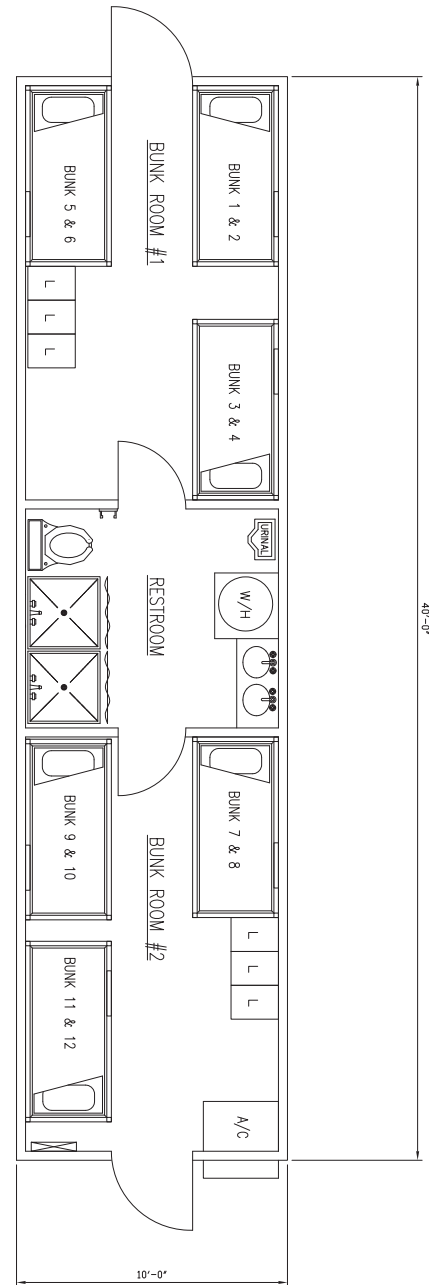

// 10 X 40 12-PERSON SLEEPER OFFSHORE

UNIT FEATURES

- (2) Separate Dorm Rooms
- (3) Bunk Beds per Dorm Room with Flame Retardant Innerspring Mattresses
- (6) Personnel Lockers per Room
- (2) Wash Basins with Vanities
- (1) WC Stall (2) 36" Shower Stalls
- (1) 2 & 1/2 ton HVAC Heating & Cooling System
- (1) High Efficiency Water Heater
- (12) Complete Linen Sets

UNIT DIMENSIONS

- 40'-0" x 10'-0"

UNIT WEIGHT

- 21,000 lbs

NOTE: All layouts and renderings are conceptual representations only and subject to variances.