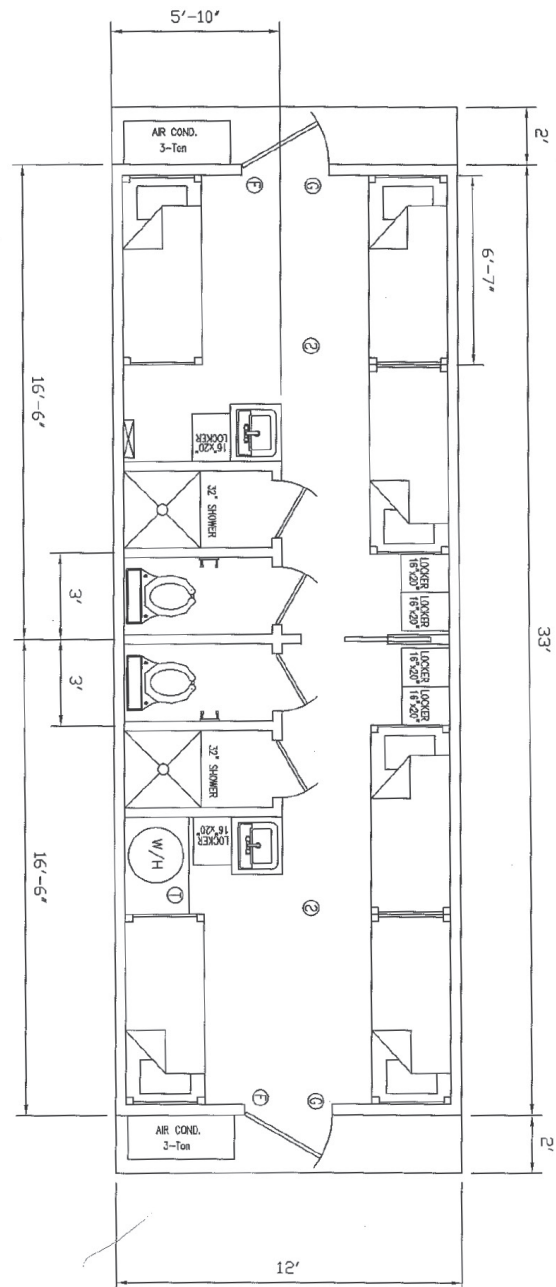

## // 12 X 33 12-PERSON SLEEPER OFFSHORE

### UNIT FEATURES

- (2) Separate Dorm Rooms
- (3) Bunk Beds per Room with Flame Retardant Innerspring Mattresses
- (6) Personnel Lockers per Room
- (2) Wash Basins with Vanities
- (2) WC Stalls (2) 36" Shower Stalls
- (2) 3 ton HVAC Heating & Cooling Systems
- (2) High Efficiency Water Heaters
- (1) Clothes Washer & Dryer Set

### UNIT DIMENSIONS

- 33'-0" x 12'-0"

### UNIT WEIGHT

- 18,500 lbs

NOTE: All layouts and renderings are conceptual representations only and subject to variances.