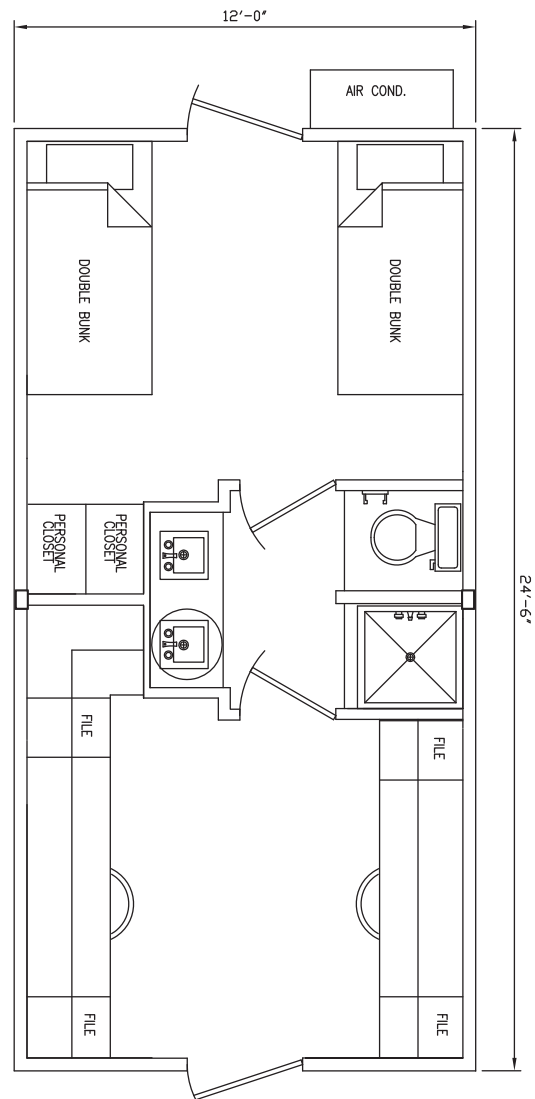

// 12 X 24 4-PERSON SLEEPER WITH OFFICE OFFSHORE

UNIT FEATURES

- (2) Separate Office / Dorm Rooms
- (1) Bunk Bed per Dorm Room with Flame Retardant Innerspring Mattresses
- (1) Office Desk & Chair per Office
- (2) Legal Size Metal File Cabinets per Office
- (2) Personal Closet Spaces per Office / Dorm Room
- (2) Wash Basins with Vanities
- (1) WC Stall (1) 36" Shower Stall
- (1) 3 ton HVAC Unit
- (1) High Efficiency Water Heater
- (4) Complete Linen & Bedding Sets

UNIT DIMENSIONS

- 24'-6" x 12'-0"

UNIT WEIGHT

- 12,500 lbs

NOTE: All layouts and renderings are conceptual representations only and subject to variances.